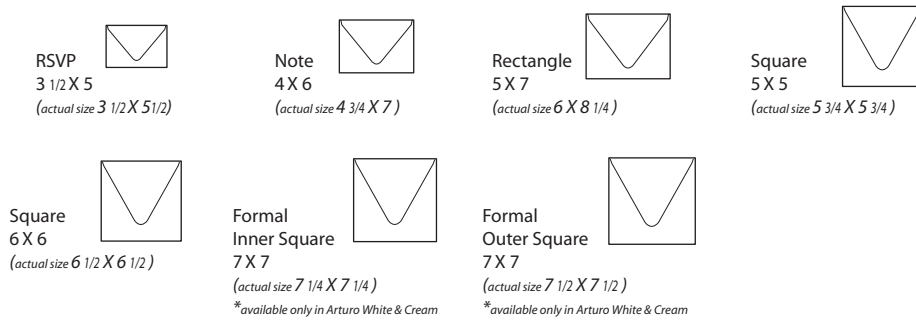

Envelopes

4X6 Folded Note Card

Uses:

Invitation, Ceremony Program, Menu, Thank You Note Card,
Save The Date, Announcement

6" Square Trifold Wrap

Uses:

Invitation, Thank You Note Card, Save The Date, Announcement

5X7 Rectangular Folder

Uses:

Invitation, Save The Date

6" 4 Pt. Envelope

Uses:

Invitation, CD Favor, Announcement, Save The Date,

3.5X2 Folded Card

Place Seating Card