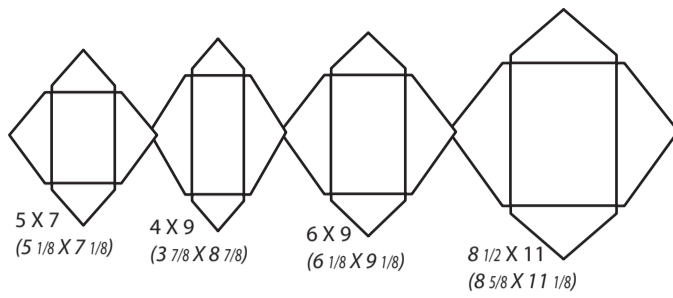

ENVELOPMENTS® SHAPE CHART

Items named by standard sizes.
Actual dimensions in italics.

4 Pt. Envelope

2 X 3 1/2
(2 1/8 X 3 1/2)

Items named by standard sizes.
Actual dimensions in italics.

Pocketfolds

Items named by standard sizes.
Actual dimensions in italics.

Pocket Envelope

Items named by standard sizes.
Actual dimensions in italics.

Trifolds and Wraps

Items named by standard sizes.
Actual dimensions in italics.

Flat Cards Cardstocks Transluents, Vellums, Papers, Tissues

2 X 17
*Band Wraps
Paper Wraps
around
Trifolds and
Pocketfolds

Items named by standard sizes.
Actual dimensions in italics.

Folded Cards

Items named by standard sizes.
Actual dimensions in italics.

Tent Cards

Items named by standard sizes.
Actual dimensions in italics.

Specialty Shapes

Envelopments Envelopes